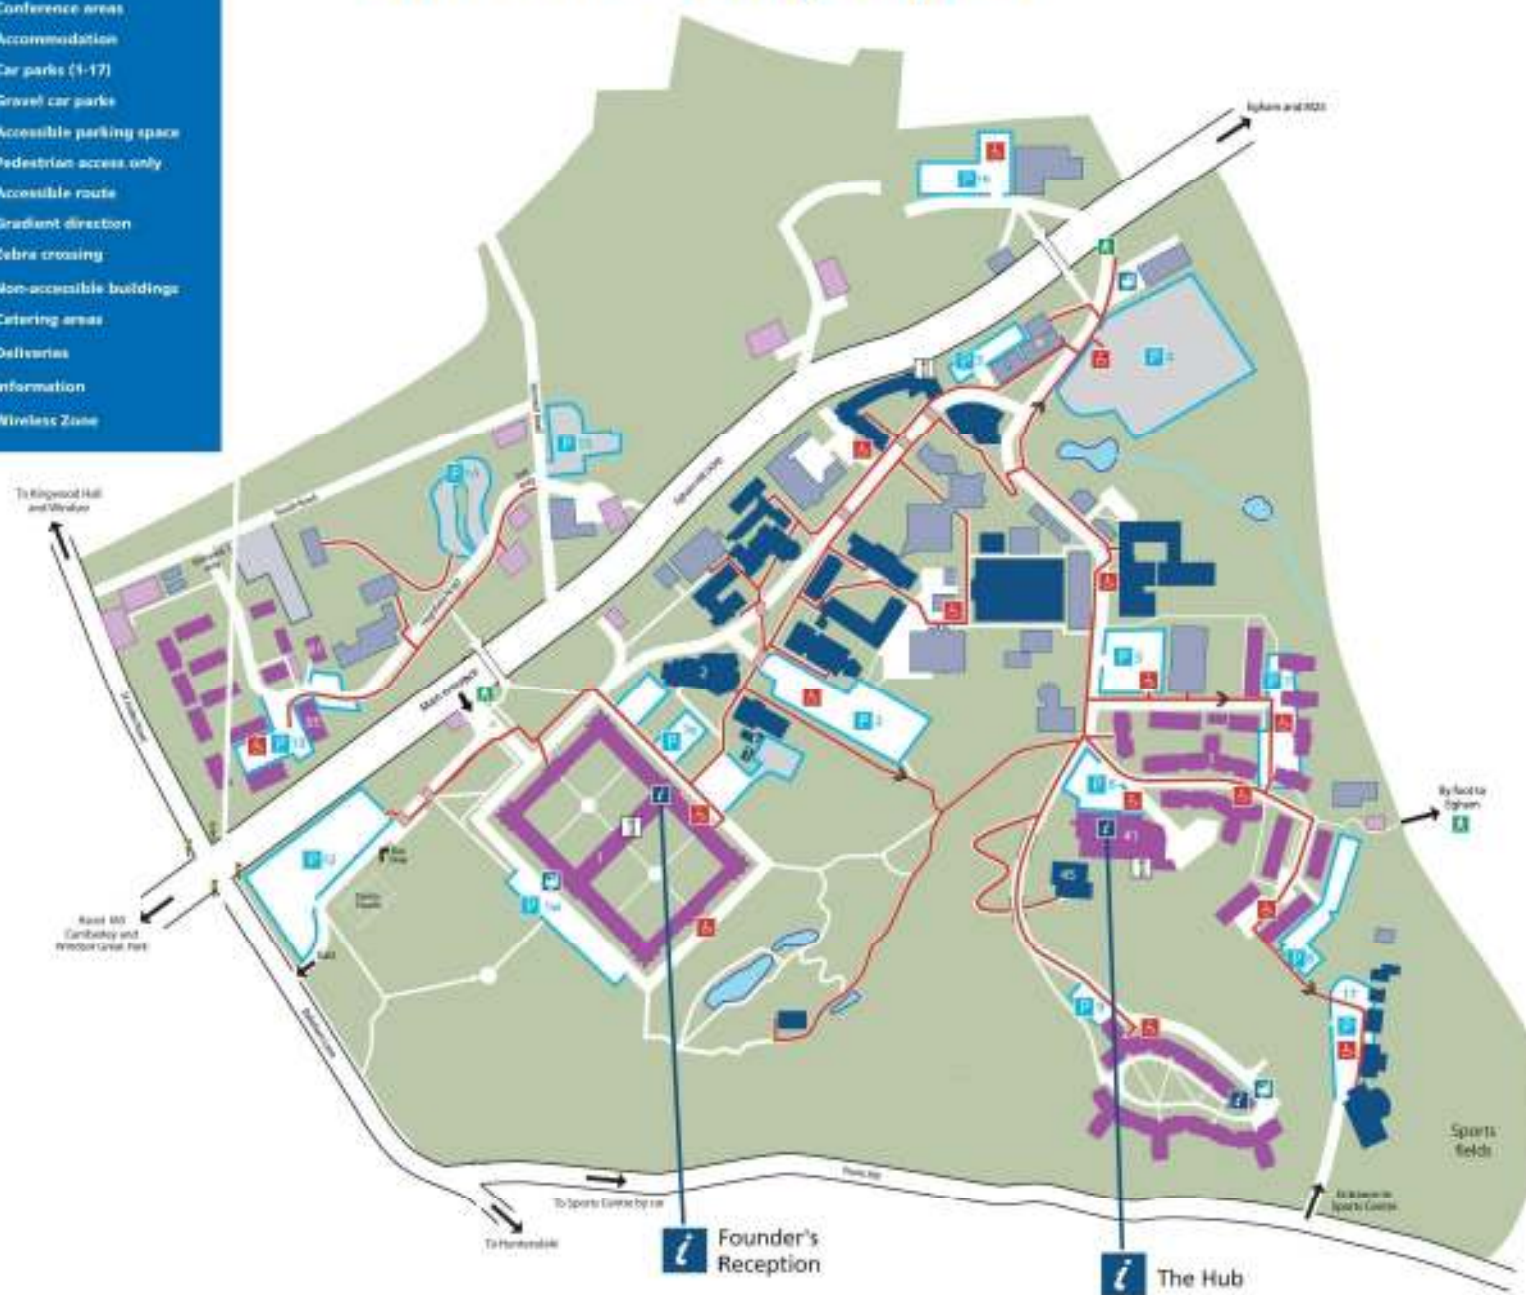

Conference campus plan

Key

-  Conference areas
-  Accommodation
-  Car parks (1-17)
-  Gravel car parks
-  Accessible parking space
-  Pedestrian access only
-  Accessible route
-  Gradient direction
-  Zebra crossing
-  Non-accessible buildings
-  Catering areas
-  Deliveries
-  Information
-  Wireless Zone

Conference & banqueting areas

- 1 Founder's Building
- 2 Windsor Building
- 41 The Hub

Accommodation

- 1 Founder's Building
- 3 Butler Hall

Other facilities

- 6 College Shop
- 7 Natwest Bank
- 45 Medicine and Stumble Inn

Please park in car park 2, in the centre of the campus, and make your way to the Windsor Building for registration

Main Campus
Royal Holloway, University of London
 Egham, Surrey, TW20 0EX
 T: 01784 443045
www.rhul.ac.uk

A more detailed guide to the practical nature of the College's accessible routes for the mobility impaired is available through the Educational Support Office based in the Founder's Building