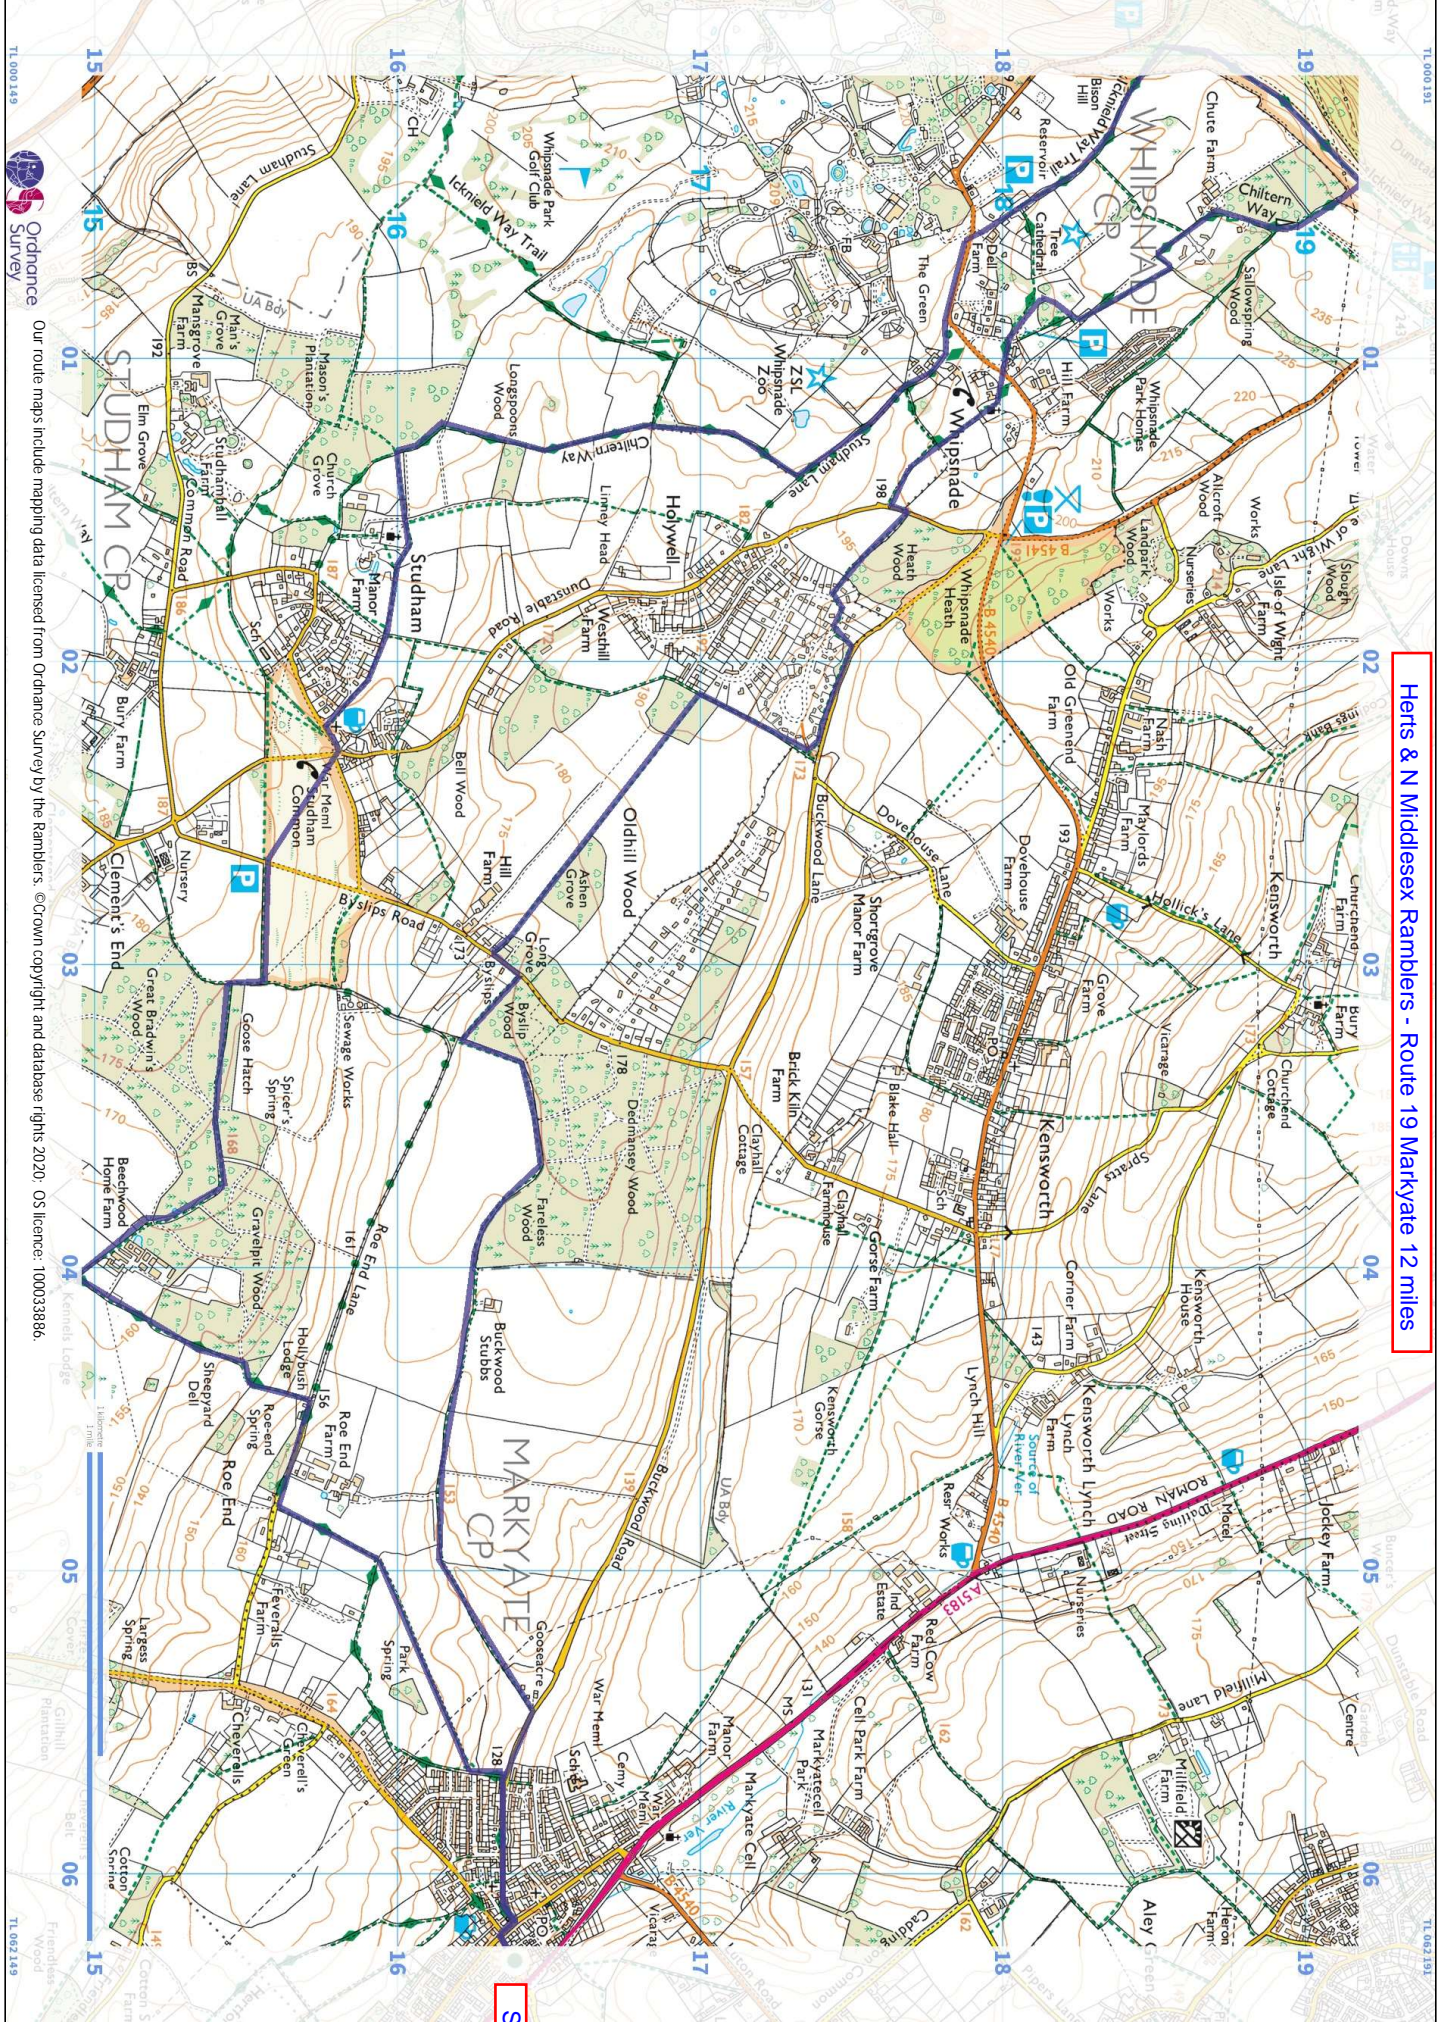

Herts & N Middlesex Ramblers - Route 19 Markyate 12 miles

START