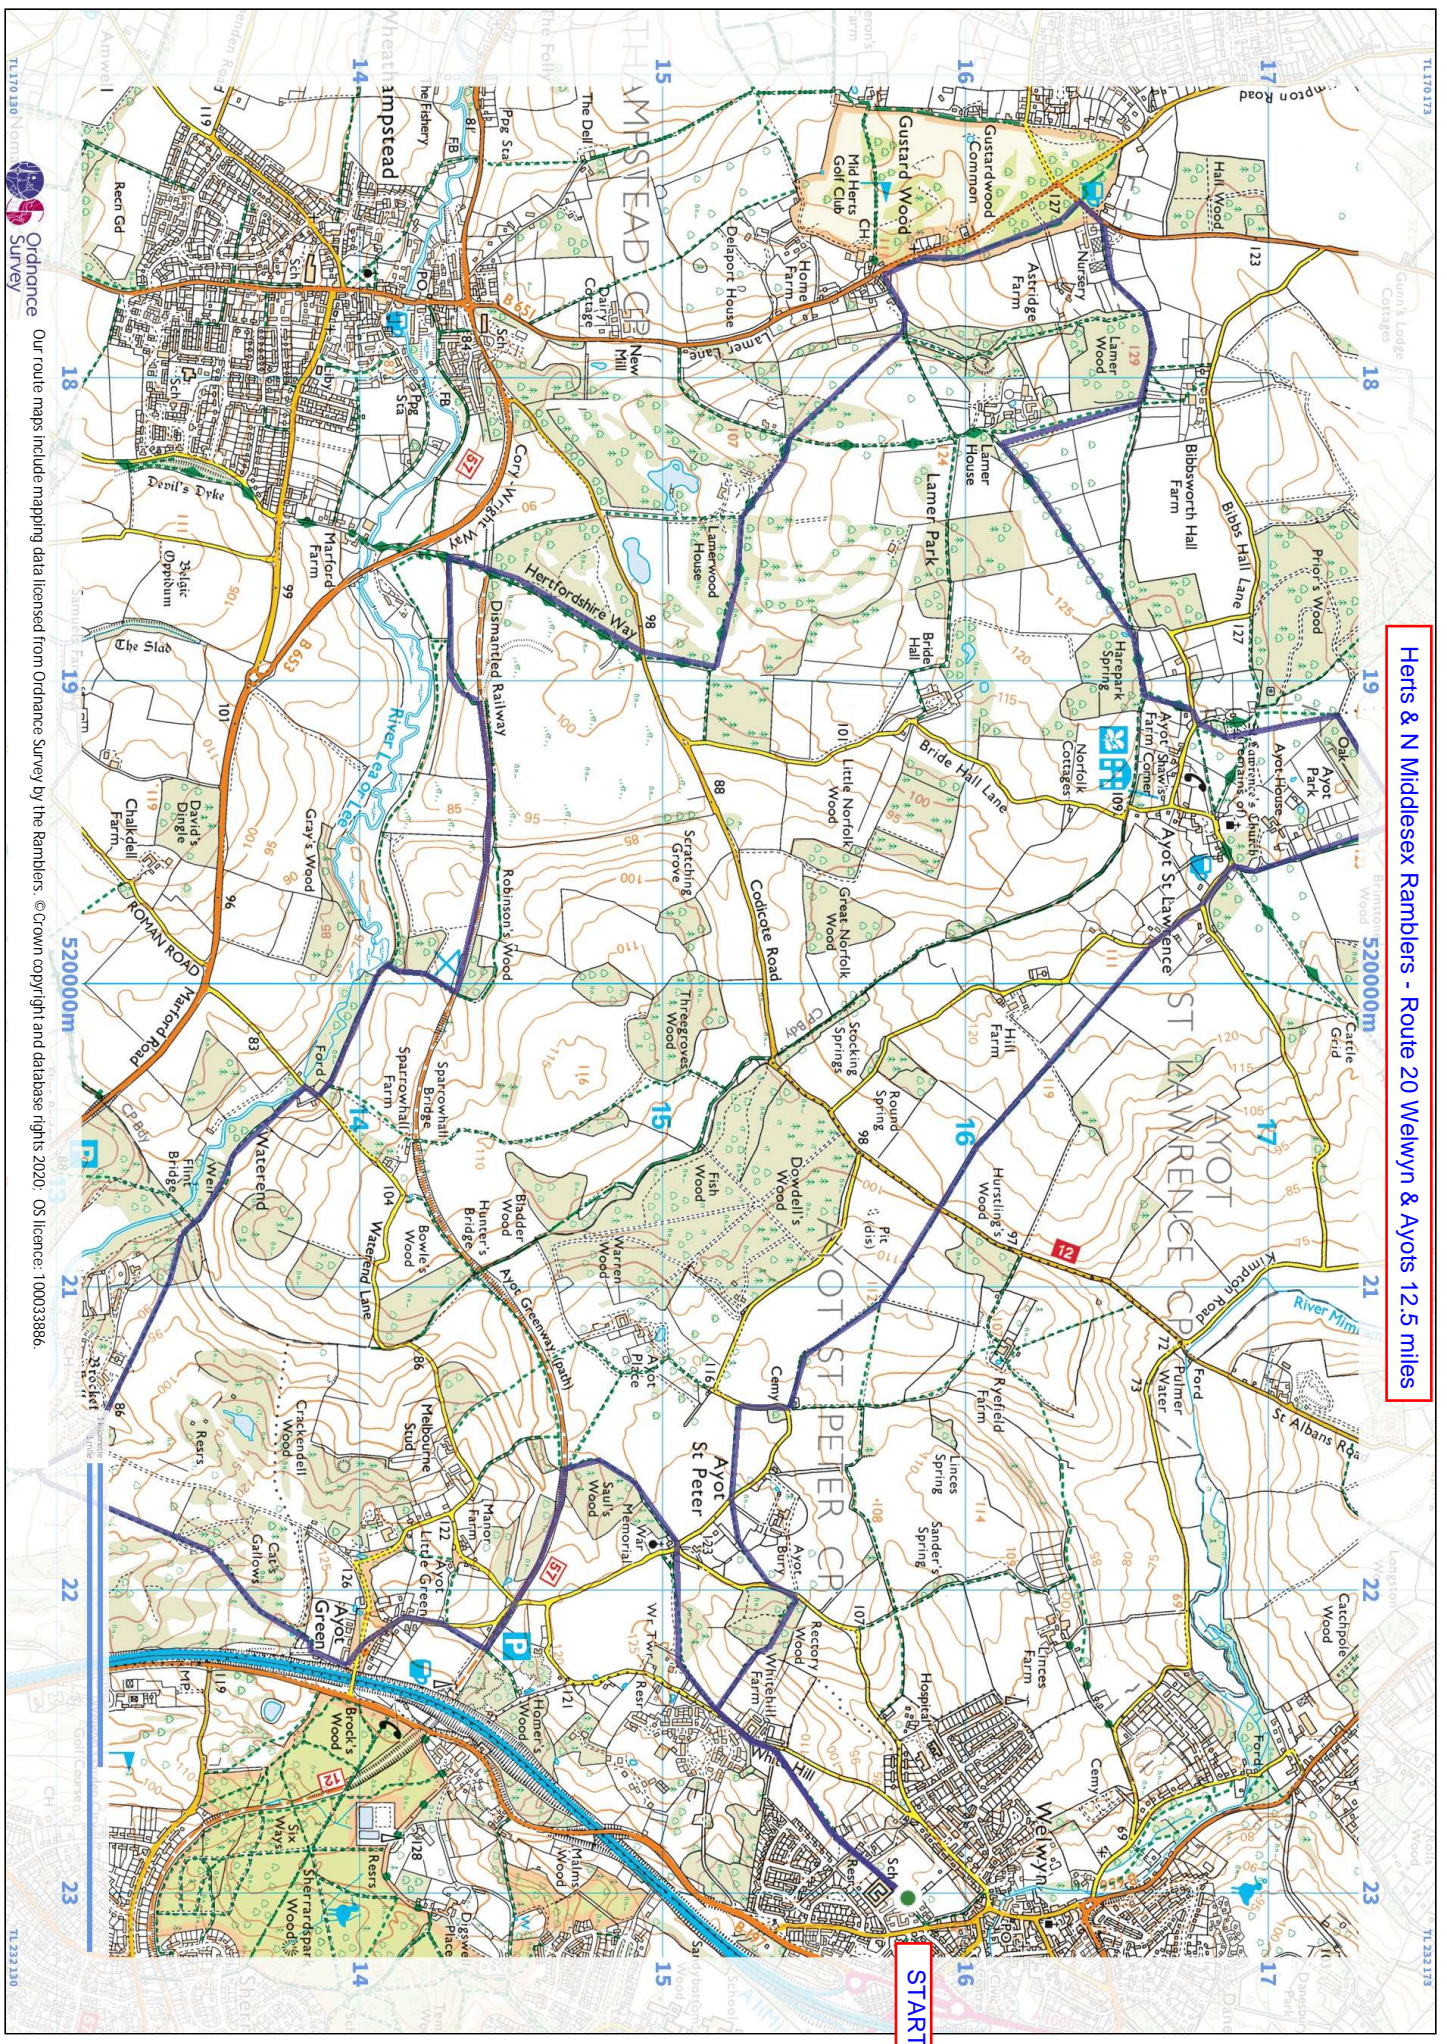

Herts & N Middlesex Ramblers - Route 20 Welwyn & Ayots 12.5 miles

START