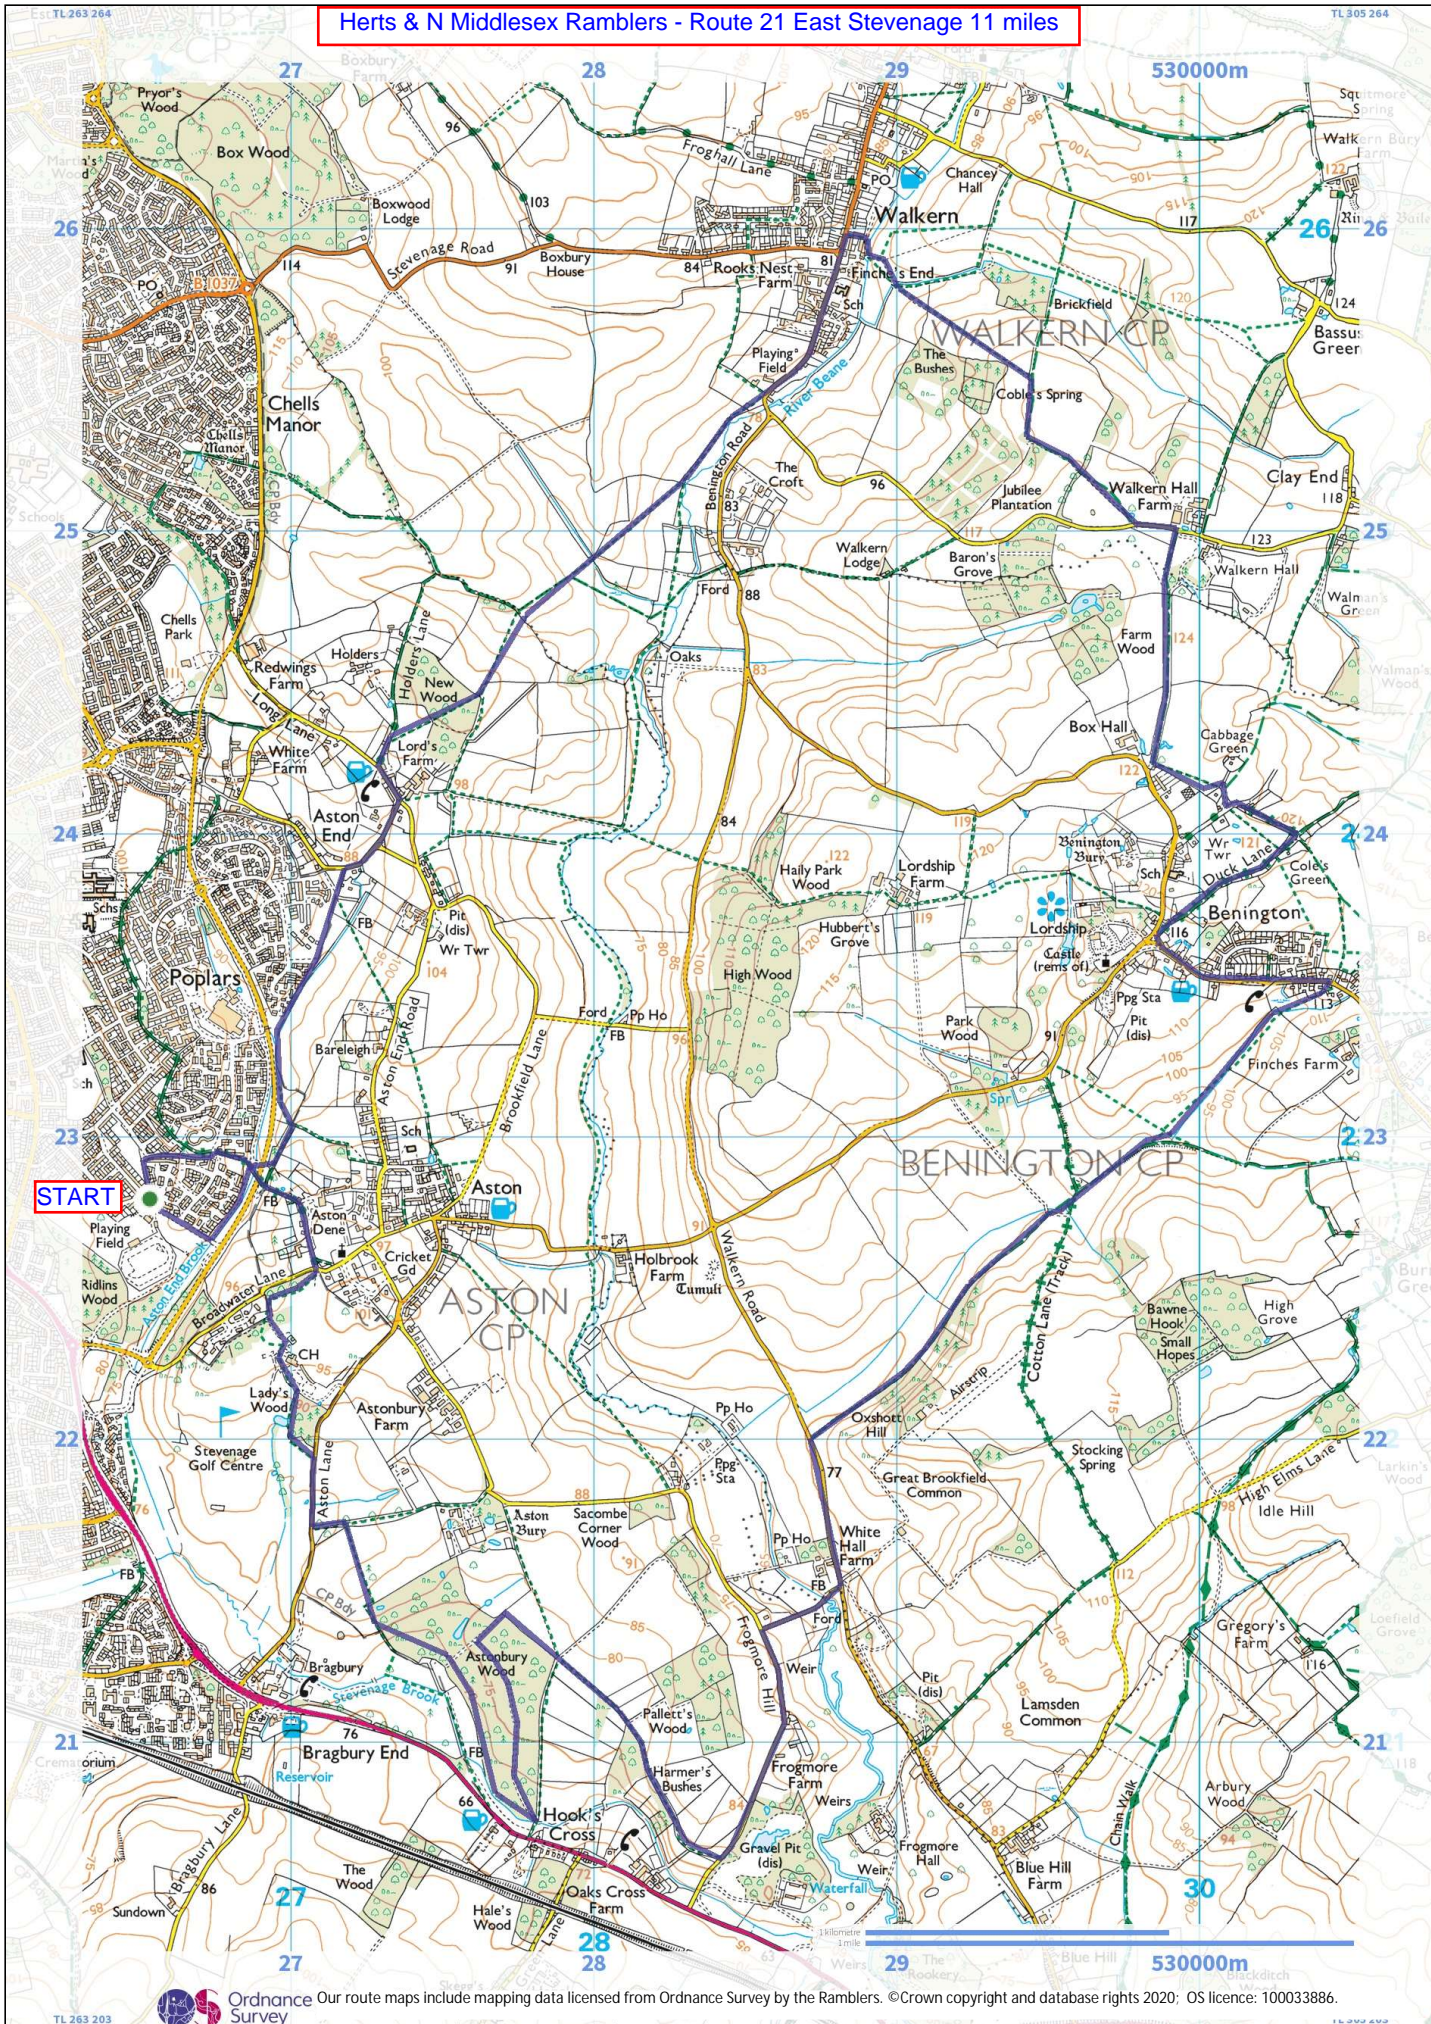

Herts & N Middlesex Ramblers - Route 21 East Stevenage 11 miles

START